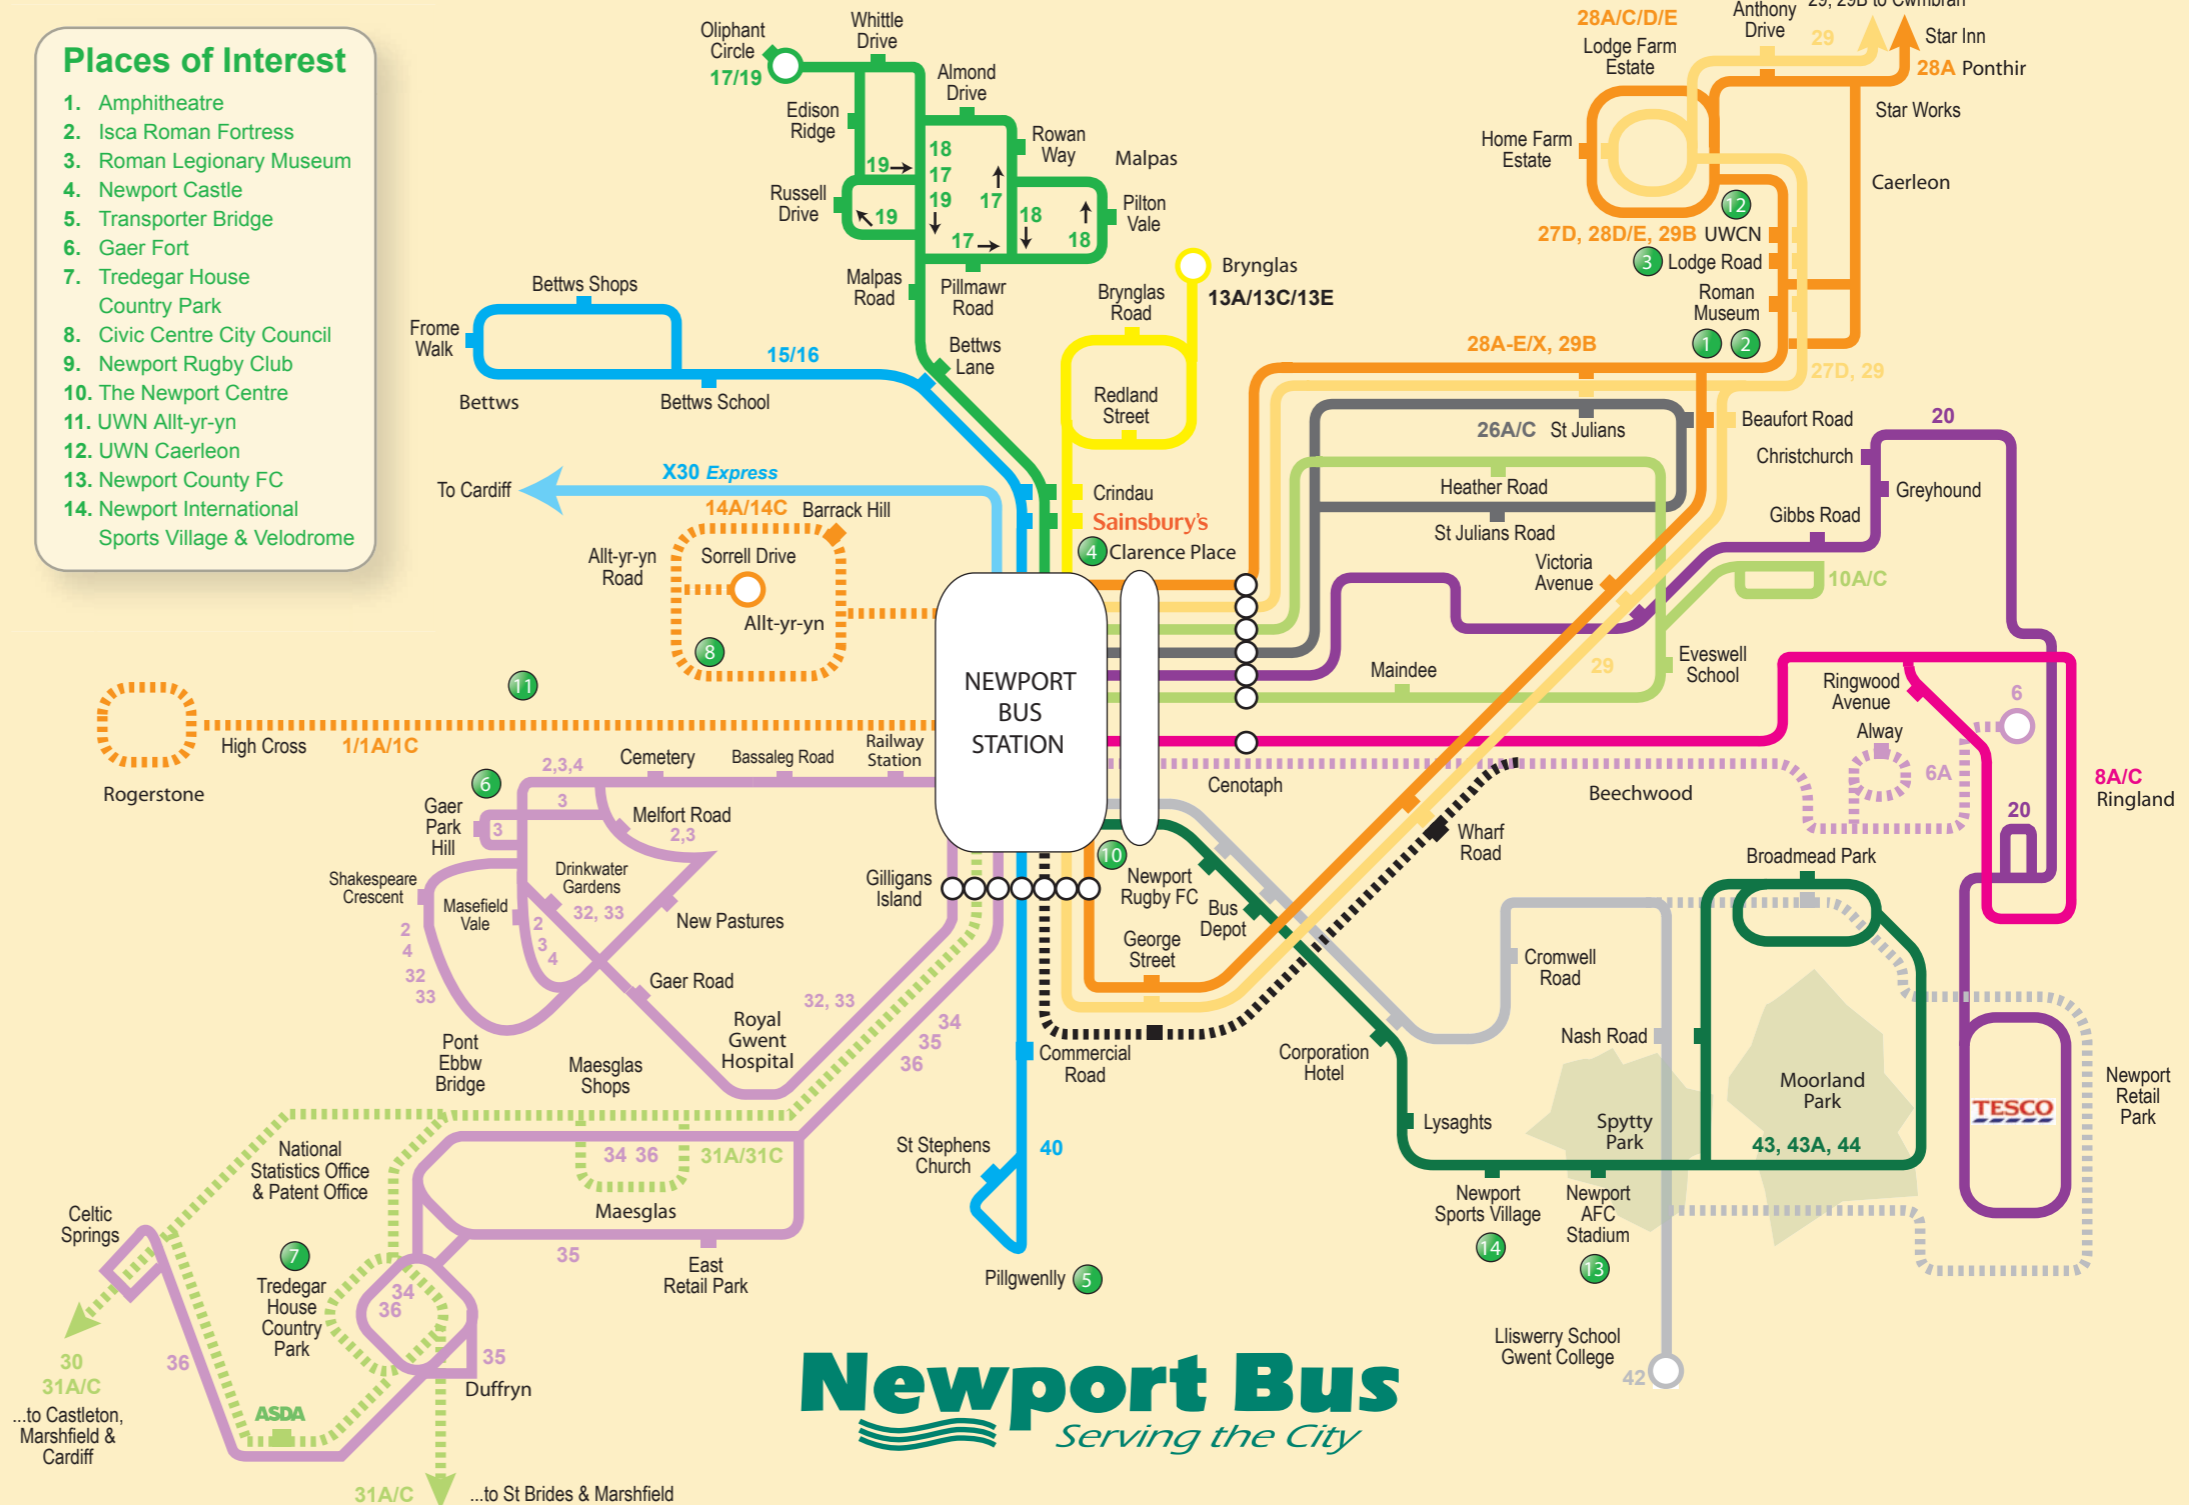

City Centre bus stops

City Centre stops

- SH** - 1, 1A, 1C
- SJ** - 2, 3, 4
- C2** - 1, 1A/C, 2, 3, 4
(Set down only)

Terminus Points

- SA** - 1, 1A, 1C
- SB** - 2, 3, 4

Where to board your bus at the Bus Station...

Where to board your bus at Upper Dock Street...

Stand	Service
SA	1, 1A, 1C
SB	2, 3, 4, 32, 33

Travel information at Bus Station Enquiry Office

Monday	-	0830-1630
Tuesday to Thursday	-	0900-1630
Friday	-	0900-1700
Saturday	-	0930-1600
Sunday	-	CLOSED

bus times

getting
 around
 the city

from 4th January 2009

Newport Bus
 Serving the City

Welcome to your **NEW** Bus Times

This guide includes all details of bus services provided by Newport Bus.

Bus timetables and further information regarding Newport Bus are available via our website at:

Newport Bus
Serving the City