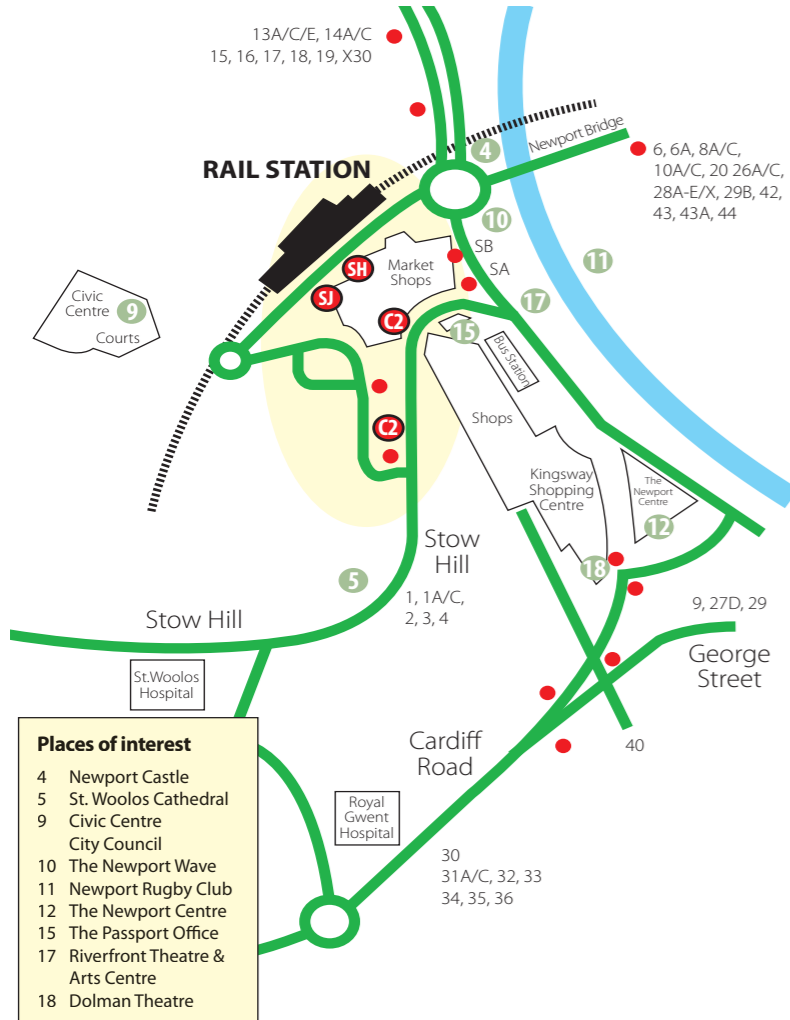

City Centre bus stops

City Centre stops

- SH** - 1, 1A, 1C
- SJ** - 2, 3, 4
- C2** - 1, 1A/C, 2, 3, 4
(Set down only)

Terminus Points

- SA** - 1, 1A, 1C
- SB** - 2, 3, 4

Where to board your bus at the Bus Station...

Stand	Service
14	30, 31A, 31C
15	X30
16	32, 33, 40
17	34, 35
18	36
19	17, 18, 19
20	15
21	16
22	6, 6A, 9, 20
23	8A
24	8C
25	42, 43, 43A, 44
26	27D, 28A-E/X, 29, 29B
27	10A, 10C, 26A, 26C
28	13A, 13C, 13E, 14A, 14C
29	88
30	Sainsbury's FREE BUS
31	98, 99 & Open Top Tour Bus

Newport Bus
Serving the City